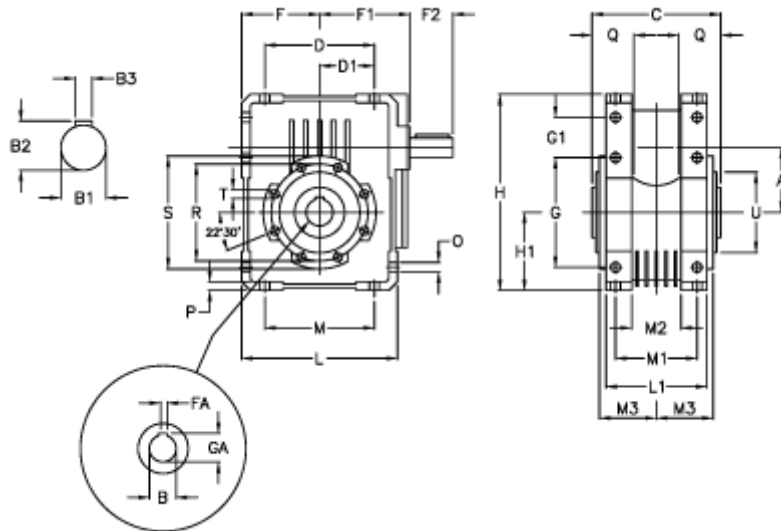

Article number: 3922063015700

Description: Worm gear with solid input shaft
W 63U-15-HS unassembled

Measures

A = 62.17	Description = W 63U-xx-HS	H = 182.5	O = 9.0
B = 25	F = 72.5	H1 = 72.5	P = 8
B1 = 18	F1 = 110.5	L = 145	Q = 35
B2 = 20.5	F2 = 40	L1 = 94	R = 90
B3 = 6	FA = 8	M = 102	S = 105
C = 120	G = 102	M1 = 76	T = M8x14
D = 102.0	G1 = 37.5	M2 = 46	U = 75
D1 = 51.0	GA = 28.3	M3 = 53.0	